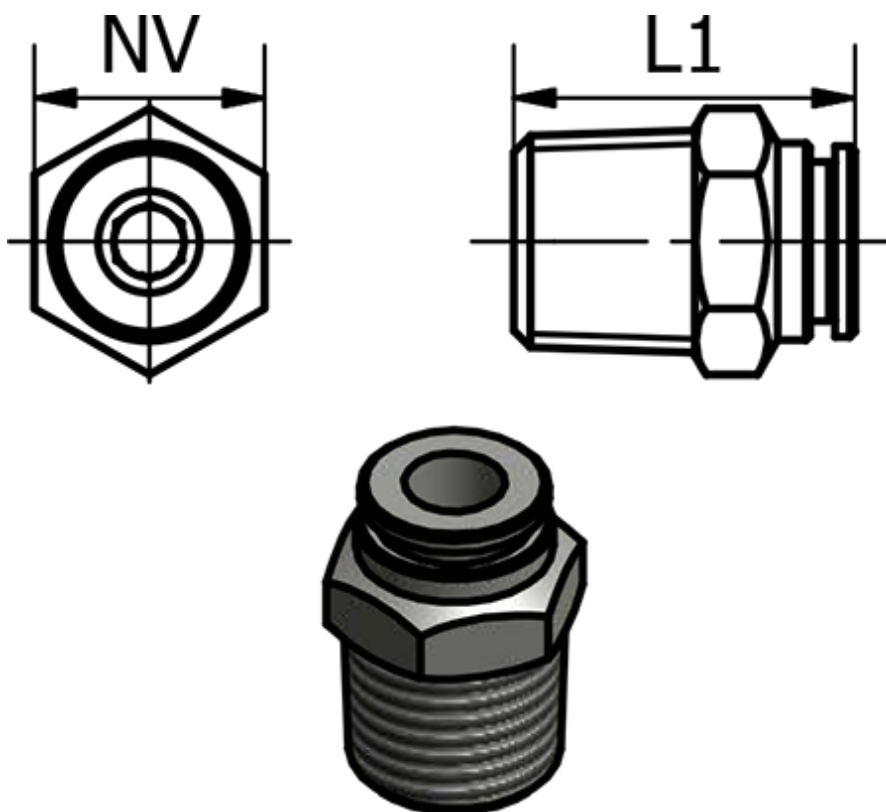

Article number: 5864501410ES

Description: Stainless steel, straight union 45.014-10 ES, Ø10 - R 1/4"  
conical thread

## Measures

--  
--  
L1 = 30  
NV = 16  
SW = -